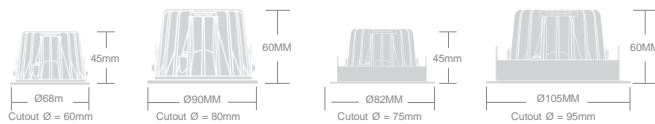

## Family range

**Product range**

**Beam Angle**

**Performance**

Product code	Drive Current (mA)	Fixture Lumens
Sirius 9W 830	350	748
Sirius 9 W 840	350	780
Sirius 12 W 830	500	996
Sirius 12 W 840	500	1050